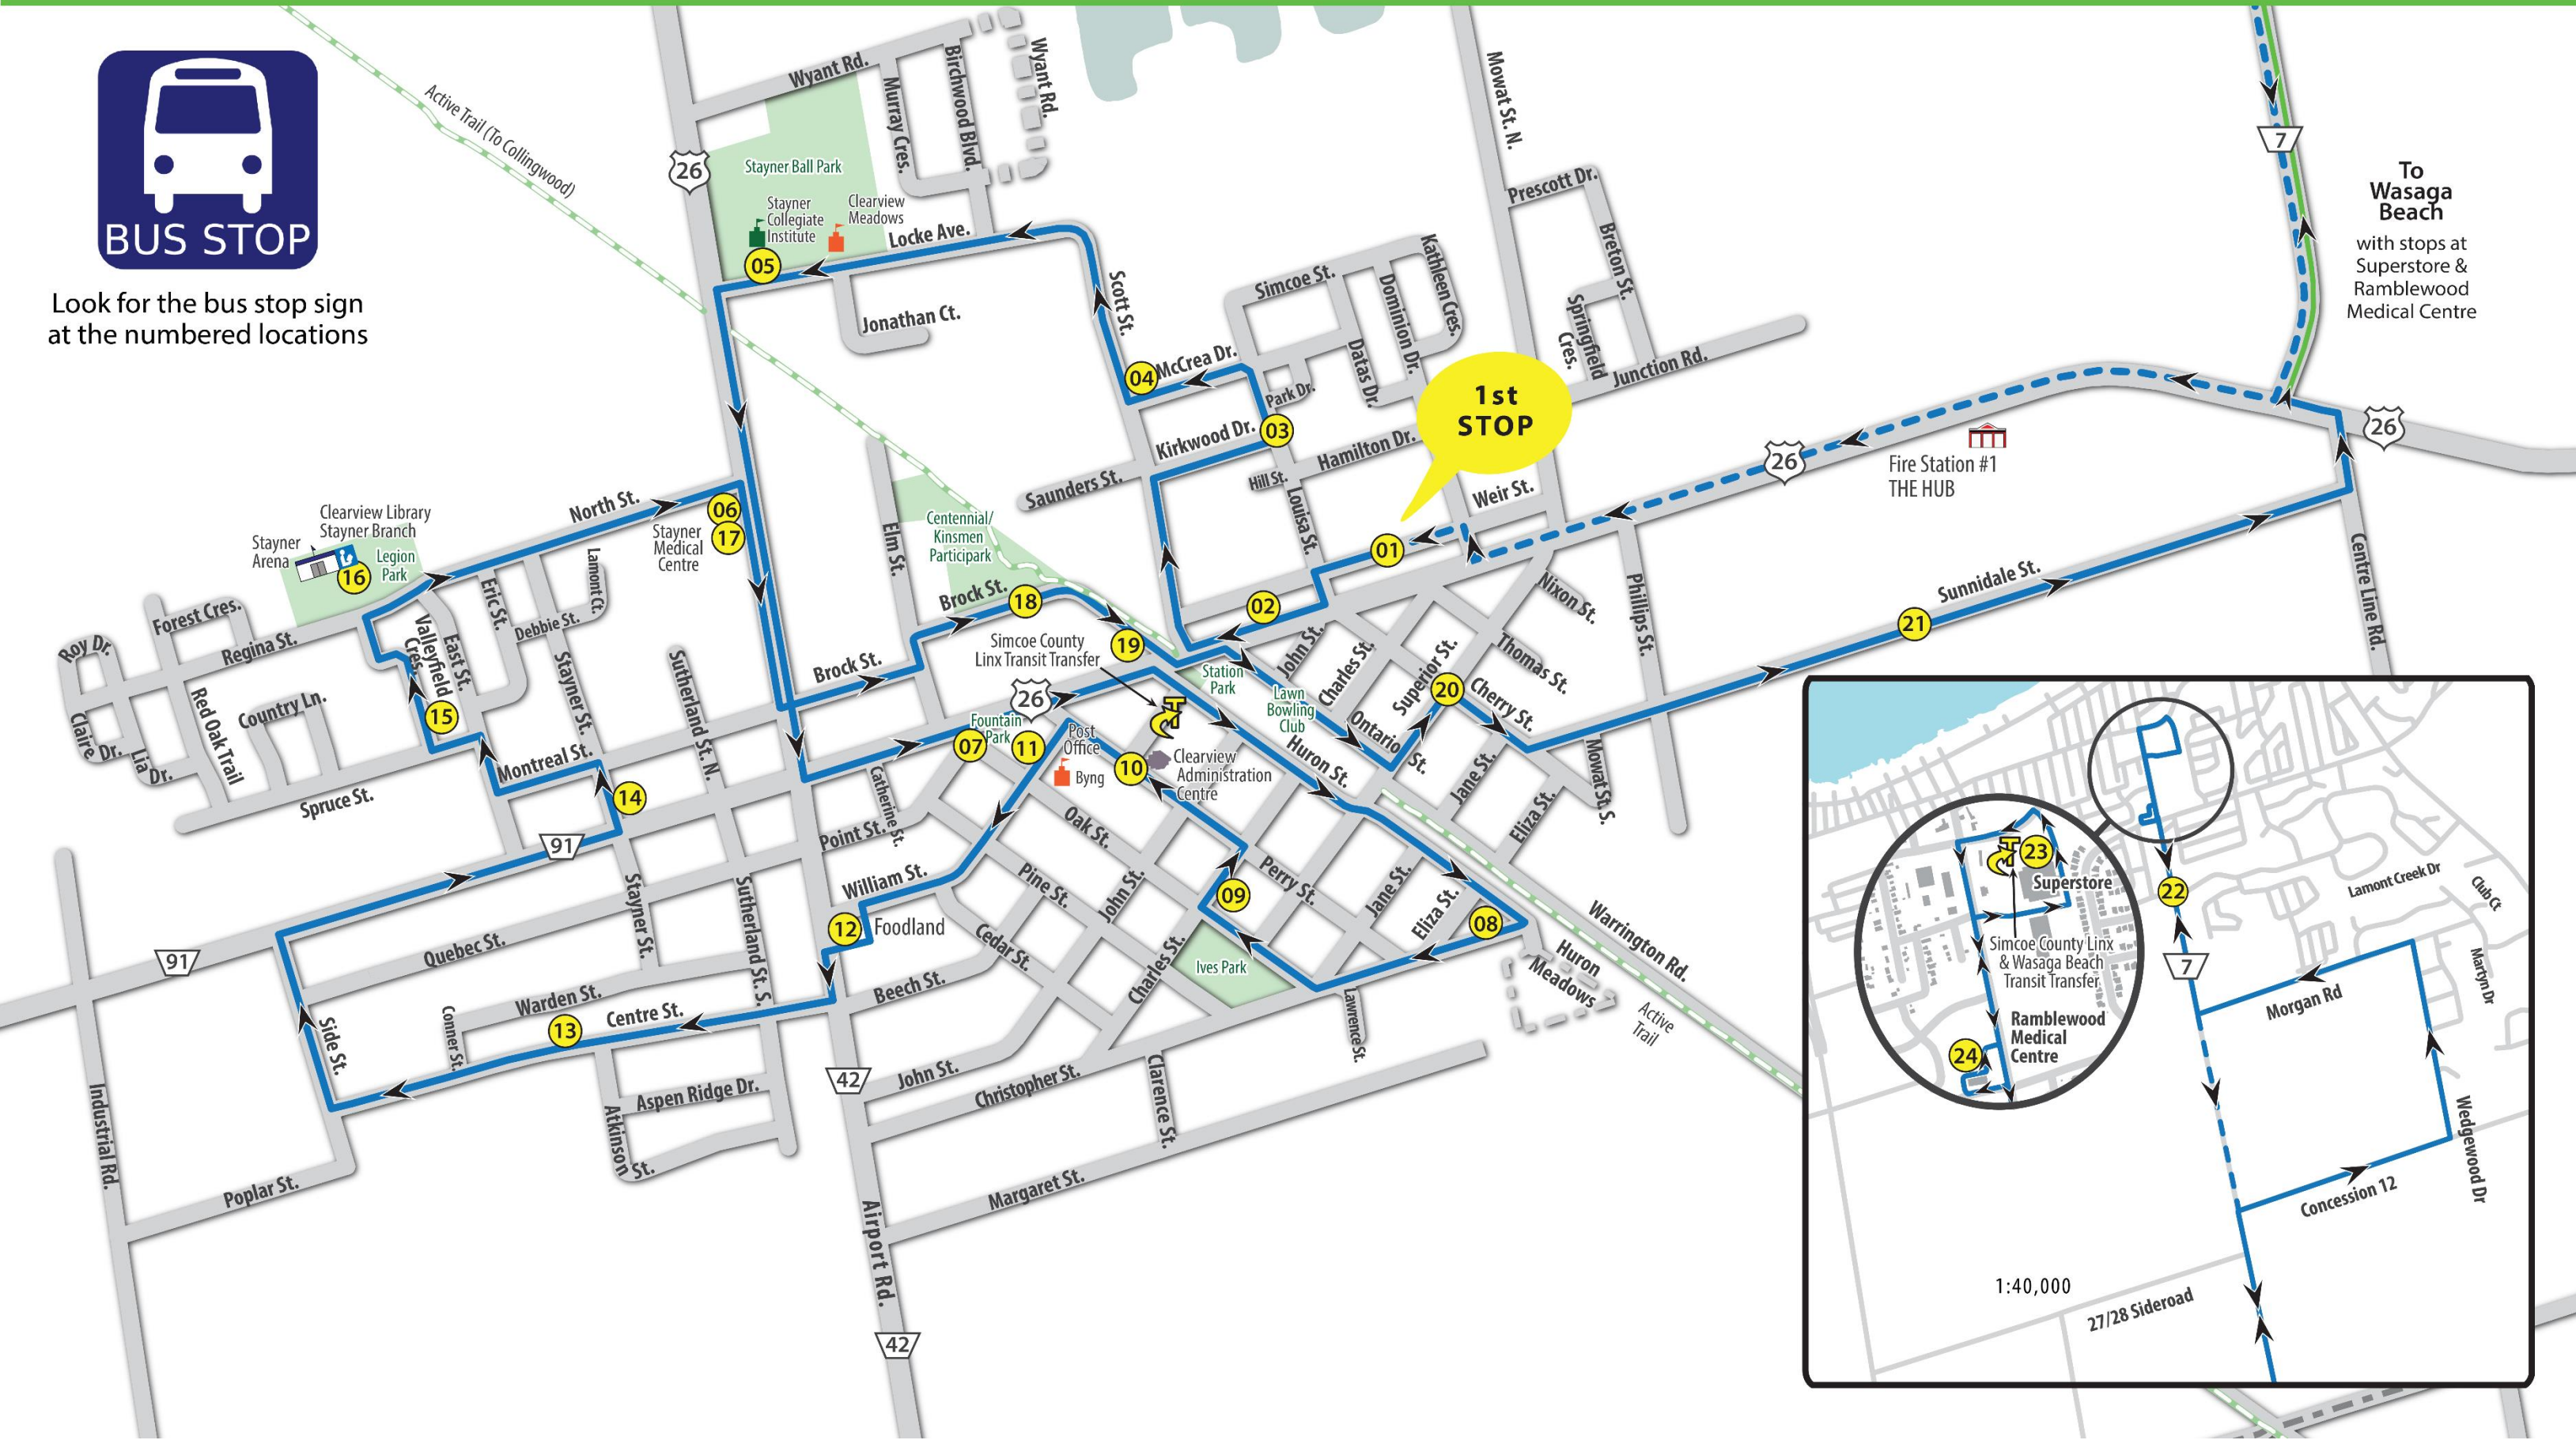

# PUBLIC TRANSIT MAP

CLEARVIEW

- Bus Stops
- Bus Transfer Locations
- Clearview Bus Route
- Reset Route (No Stops)

Scale: 1:10,000

Clearview Transit Map v. 2021-09-20-11:40

This map, either in whole or in part, may not be reproduced without the written authority from © 2021 (The Corporation of the Township of Clearview) Produced (in part) under license from:  
 © The Corporation of the County of Simcoe;  
 © Her Majesty the Queen in Right of Canada, Department of Natural Resources;  
 © Queens Printer, Ontario Ministry of Natural Resources;  
 © Teranet Enterprises Inc. and its suppliers;  
 © Members of the Ontario Geospatial Data Exchange.  
 All rights reserved. THIS IS NOT A PLAN OF SURVEY.

Look for the bus stop sign at the numbered locations

To Wasaga Beach  
 with stops at Superstore & Ramblewood Medical Centre