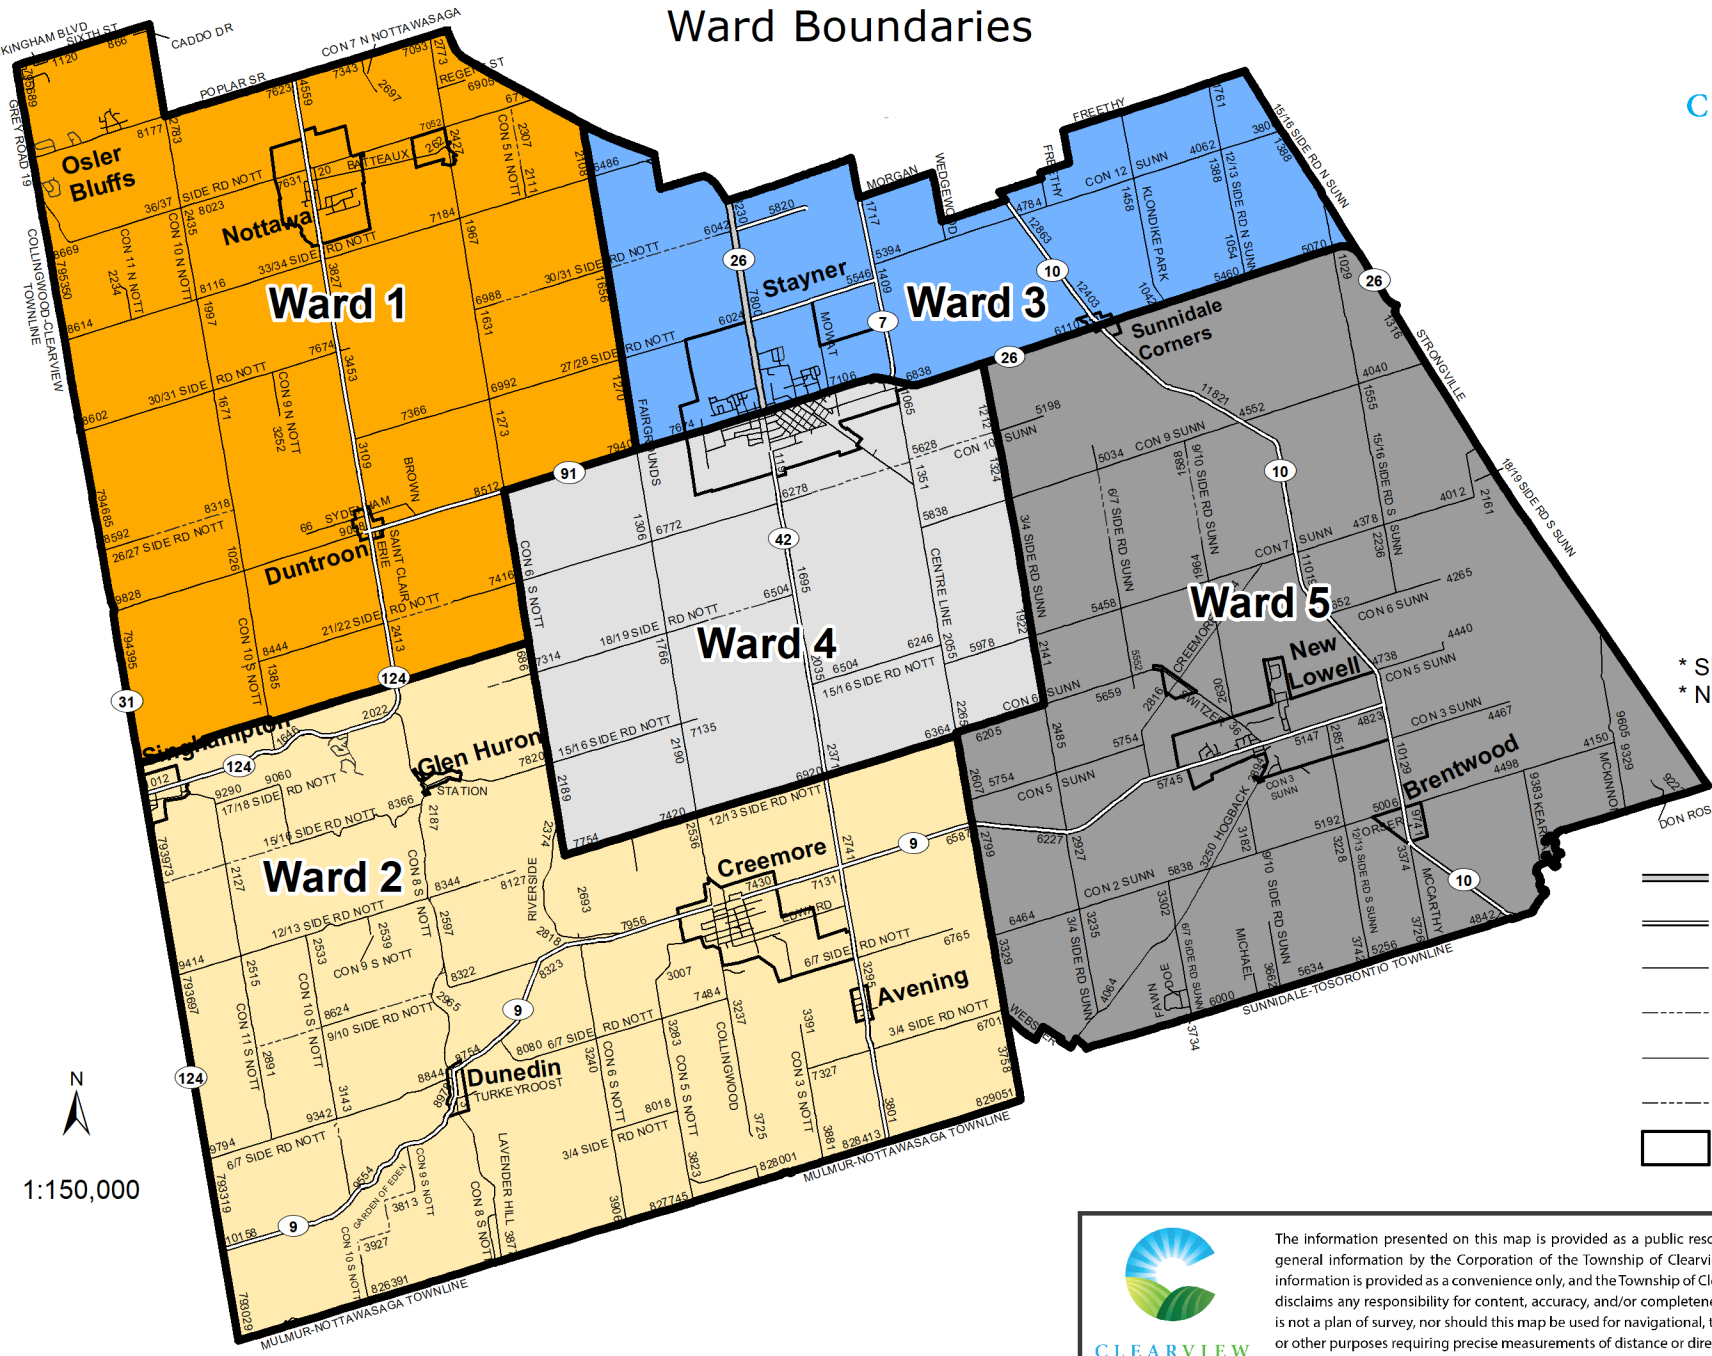

Clearview Township

Ward Boundaries

CLEARVIEW

WARD #

	1
	2
	3
	4
	5

* SUNN = SUNNIDALE
* NOTT = NOTTAWASAGA

- Provincial Roads
- County Roads
- Local Roads
- Local Seasonal Roads
- Private Roads
- Private Closed Roads
- Settlement Areas

N
1:150,000

The information presented on this map is provided as a public resource of general information by the Corporation of the Township of Clearview. The information is provided as a convenience only, and the Township of Clearview disclaims any responsibility for content, accuracy, and/or completeness. This is not a plan of survey, nor should this map be used for navigational, tracking or other purposes requiring precise measurements of distance or direction.